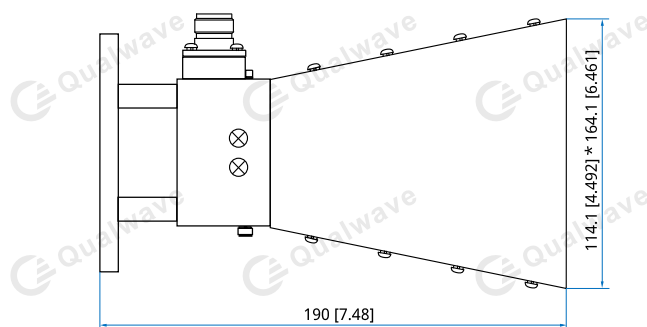

QDRHA-1000-6000-N

1~6GHz, N

Features:
* BroadbandApplications:
* Wireless
* Transceiver
* Laboratory Test
* Broadcast**Electrical**

Frequency:	1~6GHz
Gain:	10dB
VSWR:	2.5 max.
H Plane Beam Width:	26.19°~88.77°
E Plane Beam Width:	25.62°~104.24°

Mechanical

Size:	190*114.1*164.1mm 7.48*4.492*6.461in
Connectors:	N Female

Outline Drawings

Unit: mm [in]

Tolerance: $\pm 0.2\text{mm}$ [$\pm 0.008\text{in}$]**How To Order****QDRHA-1000-6000-N**

Customization is available upon request.